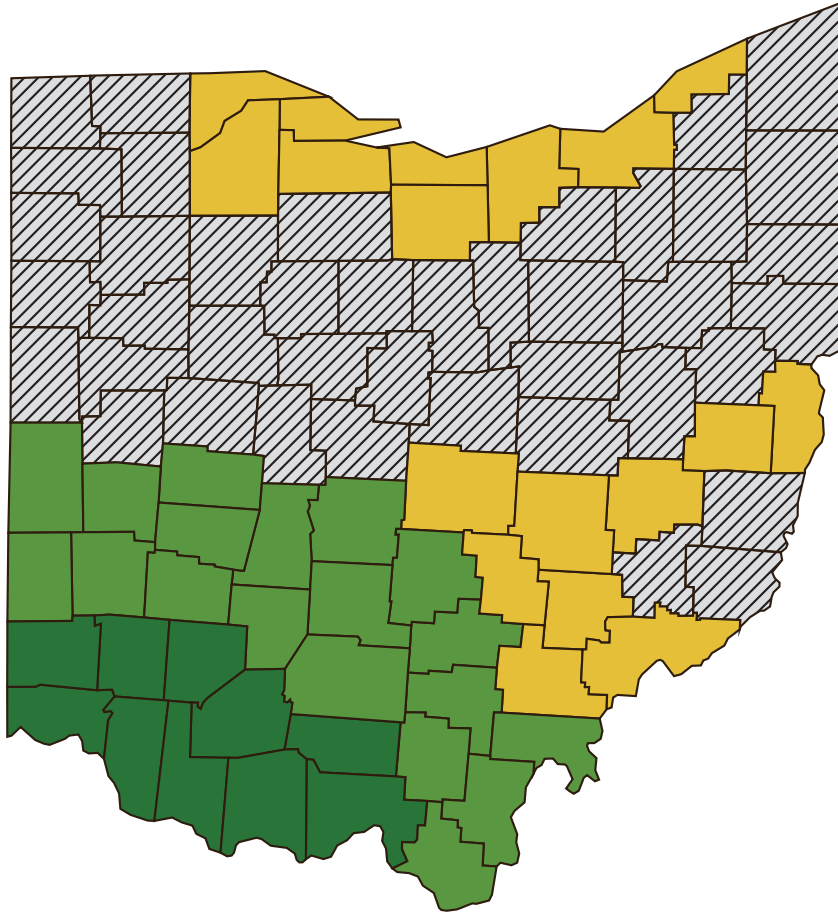

OHIO IMPORTANT DATES

CORN

EARLIEST PLANTING DATE	FINAL PLANTING DATE
4/5	6/5
4/10	6/5

*End of Late Planting Period 6/25.

IMPORTANT DATES	
Sales Closing	3/15
Acreage Reporting	7/15
Production Reporting	4/29
Billing Date	8/15
End of Insurance	12/10
Plan	RP, RP-HPE, YP

Prepared by Farm Credit Mid-America for general informational purposes. Please contact your Farm Credit Mid-America Crop Insurance Specialist to discuss your specific situation and questions. Farm Credit Mid-America is an equal opportunity provider.

OHIO IMPORTANT DATES

SOYBEANS FAC IRRIGATED AND NON-IRRIGATED

EARLIEST PLANTING DATE	FINAL PLANTING DATE
4/5	7/5
4/10	7/5
4/15	7/5

*End of Late Planting Period 7/15.

IMPORTANT DATES	
Sales Closing	3/15
Acreage Reporting	7/15
Production Reporting	4/29
Billing Date	8/15
End of Insurance	12/10
Plan	RP, RP-HPE, YP