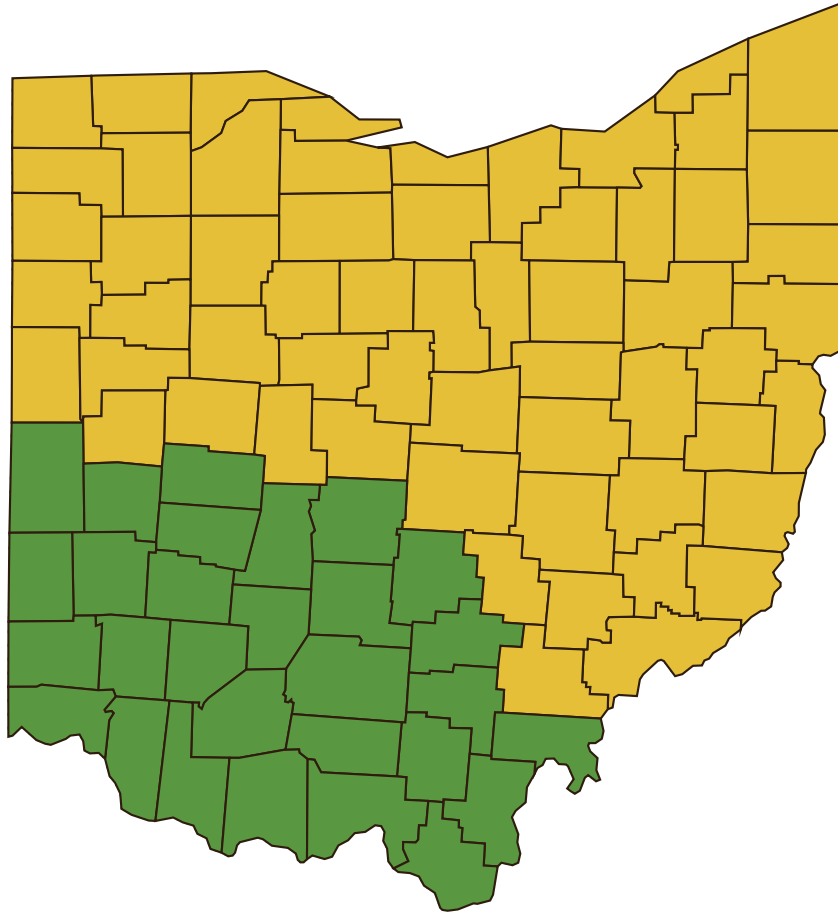

OHIO IMPORTANT DATES

CORN

EARLIEST PLANTING DATE	FINAL PLANTING DATE
4/5	6/5
4/10	6/5

*End of Late Planting Period 6/25.

IMPORTANT DATES	
Sales Closing	3/15
Acreage Reporting	7/15
Production Reporting	4/29
Billing Date	8/15
End of Insurance	12/10
Plan	RP, RP-HPE, YP

Prepared by Farm Credit Mid-America for general informational purposes. Please contact your Farm Credit Mid-America Crop Insurance Specialist to discuss your specific situation and questions. Farm Credit Mid-America is an equal opportunity provider.