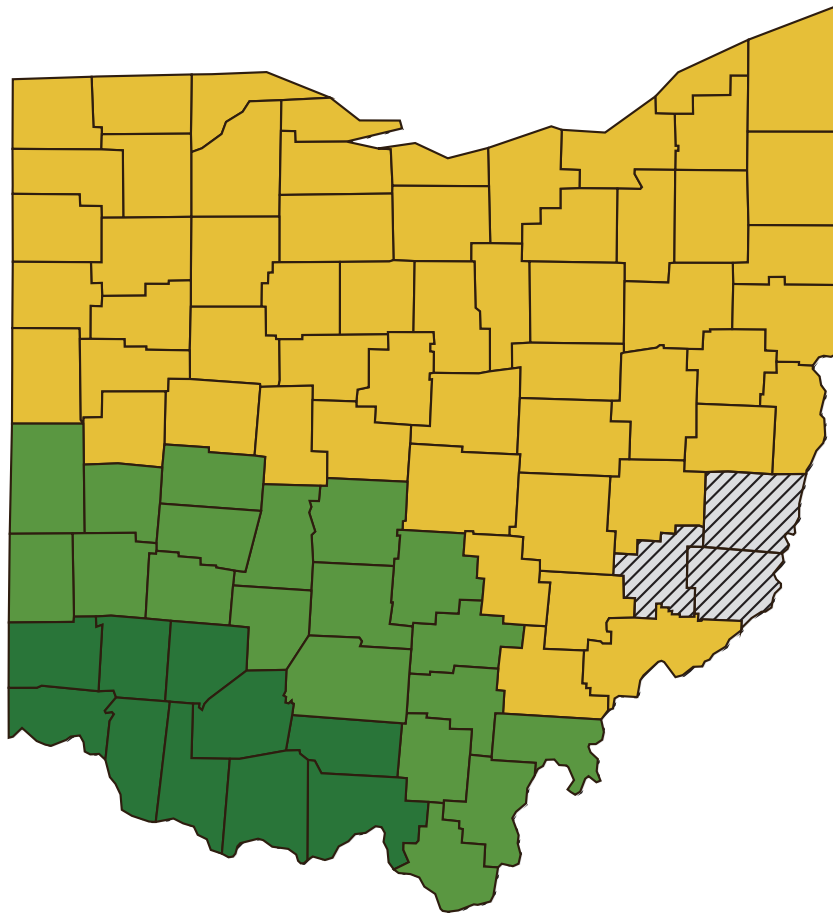

OHIO IMPORTANT DATES

SOYBEANS NFAC IRRIGATED AND NON-IRRIGATED

EARLIEST PLANTING DATE	FINAL PLANTING DATE
4/5	6/20
4/10	6/20
4/15	6/20

*End of Late Planting Period 7/15.

IMPORTANT DATES	
Sales Closing	3/15
Acreage Reporting	7/15
Production Reporting	4/29
Billing Date	8/15
End of Insurance	12/10
Plan	RP, RP-HPE, YP

Prepared by Farm Credit Mid-America for general informational purposes. Please contact your Farm Credit Mid-America Crop Insurance Specialist to discuss your specific situation and questions. Farm Credit Mid-America is an equal opportunity provider.